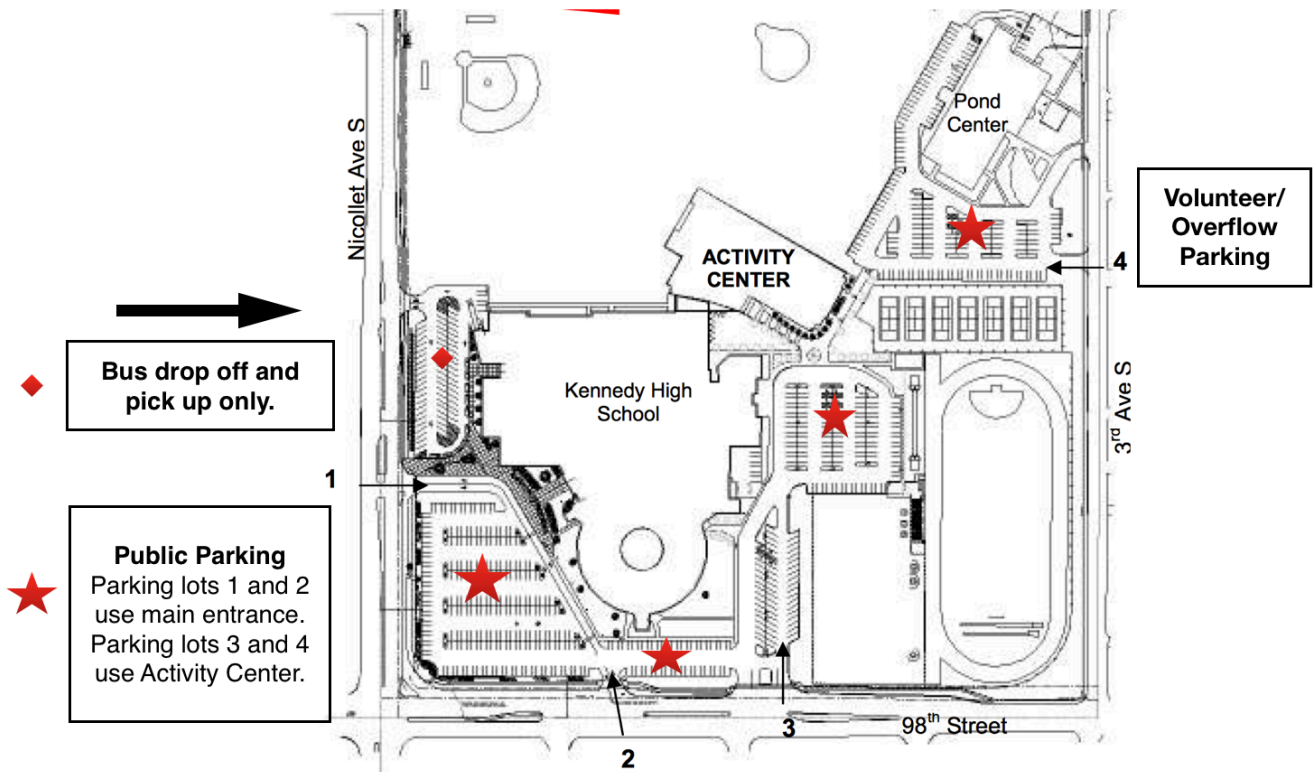

Bloomington Gold Parking

Bus Parking for Bloomington Gold

Kennedy High School - 9701 Niccollet Ave S
 Atonement Lutheran - 601 E. Old Shakopee Rd - park in back
Bus Drivers Lounge - Room 101 for snacks, coffee, beverages