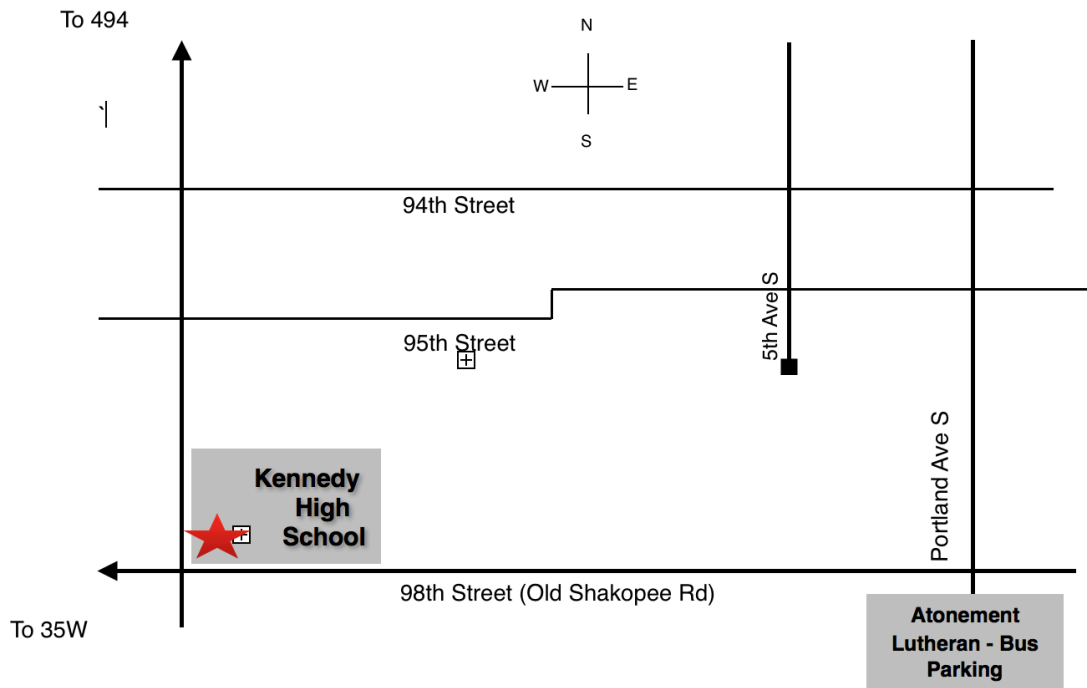

Bloomington Gold Parking

Bus Parking for Bloomington Gold

Kennedy High School - 9701 Niccollet Ave S
 Atonement Lutheran - 601 E. Old Shakopee Rd - park in back
Bus Drivers Lounge - Room 101 for snacks, coffee, beverages